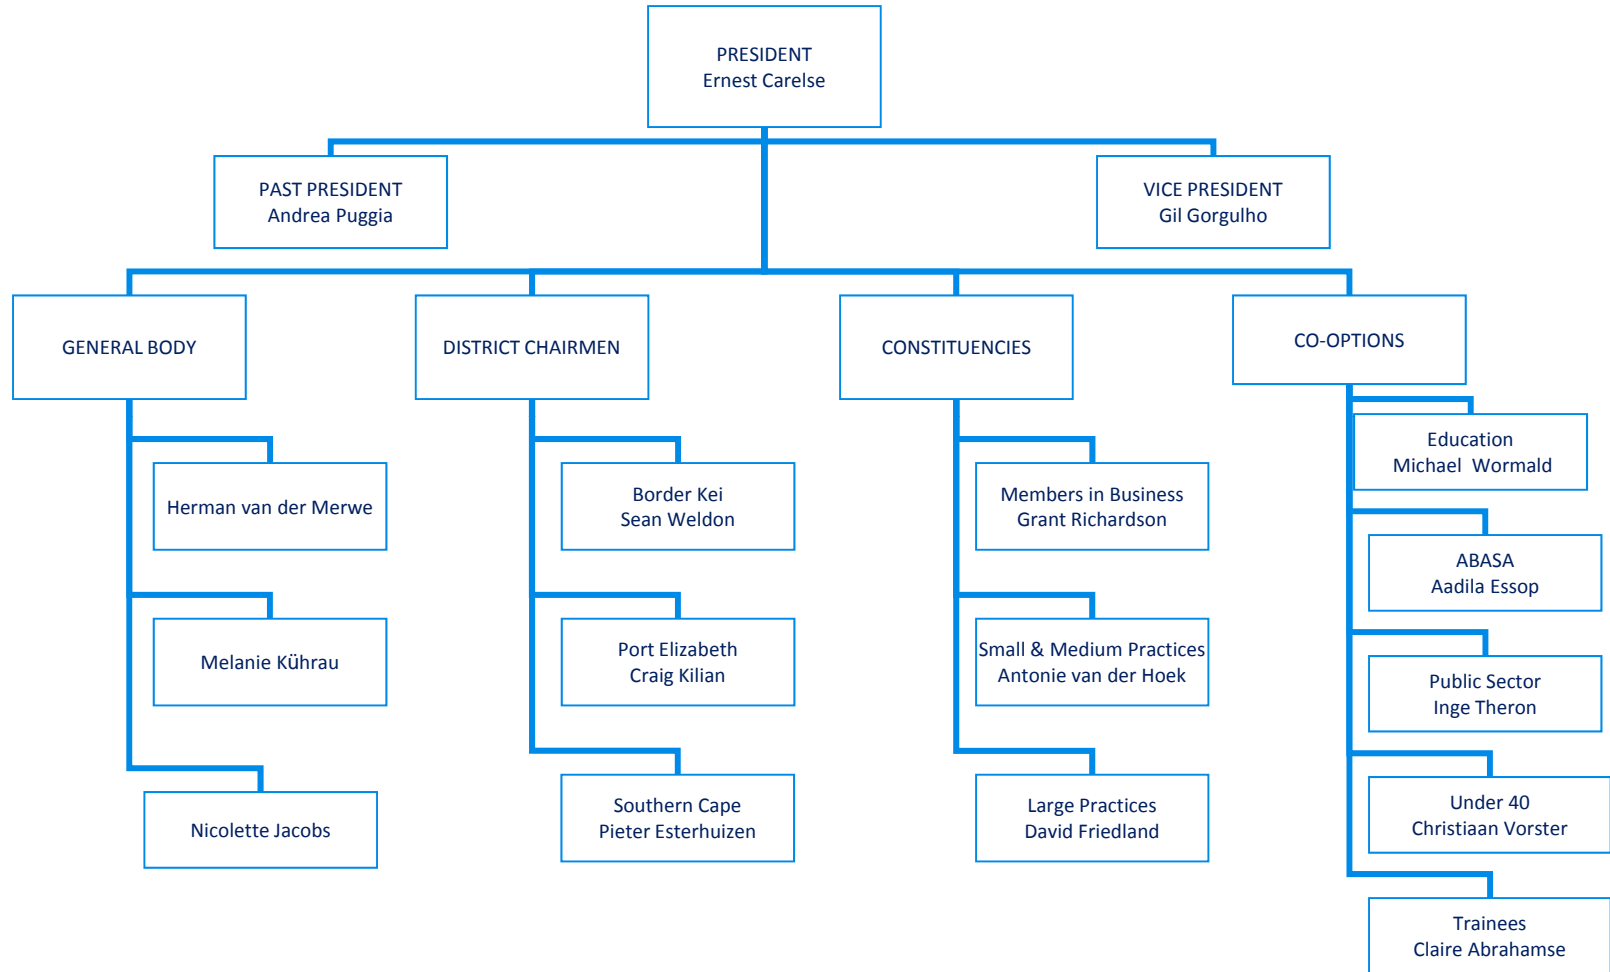

SOUTHERN REGION COUNCIL 2011/2012

Supported by committee substructures